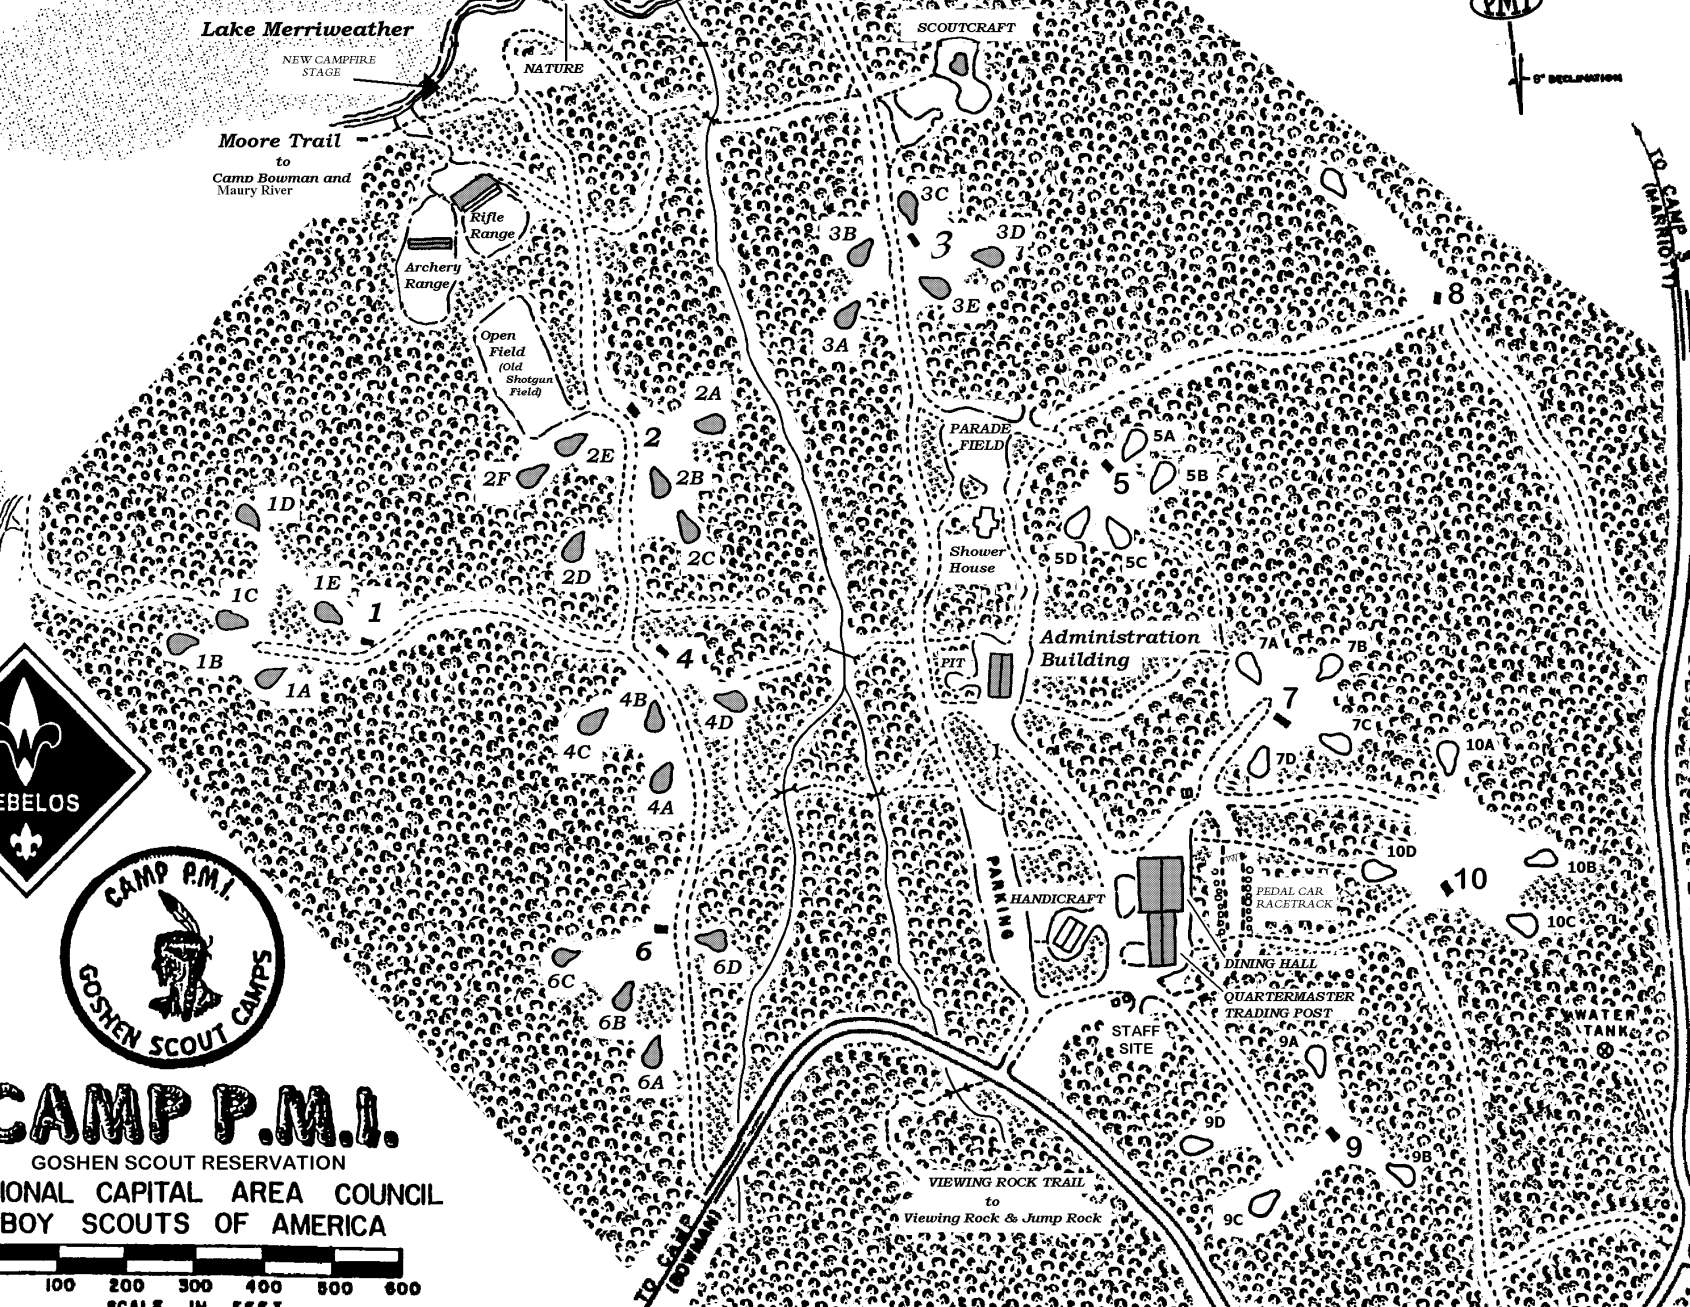

CAMP P.M.I.

GOSHEN SCOUT RESERVATION

NATIONAL CAPITAL AREA COUNCIL
BOY SCOUTS OF AMERICA

SCALE IN FEET