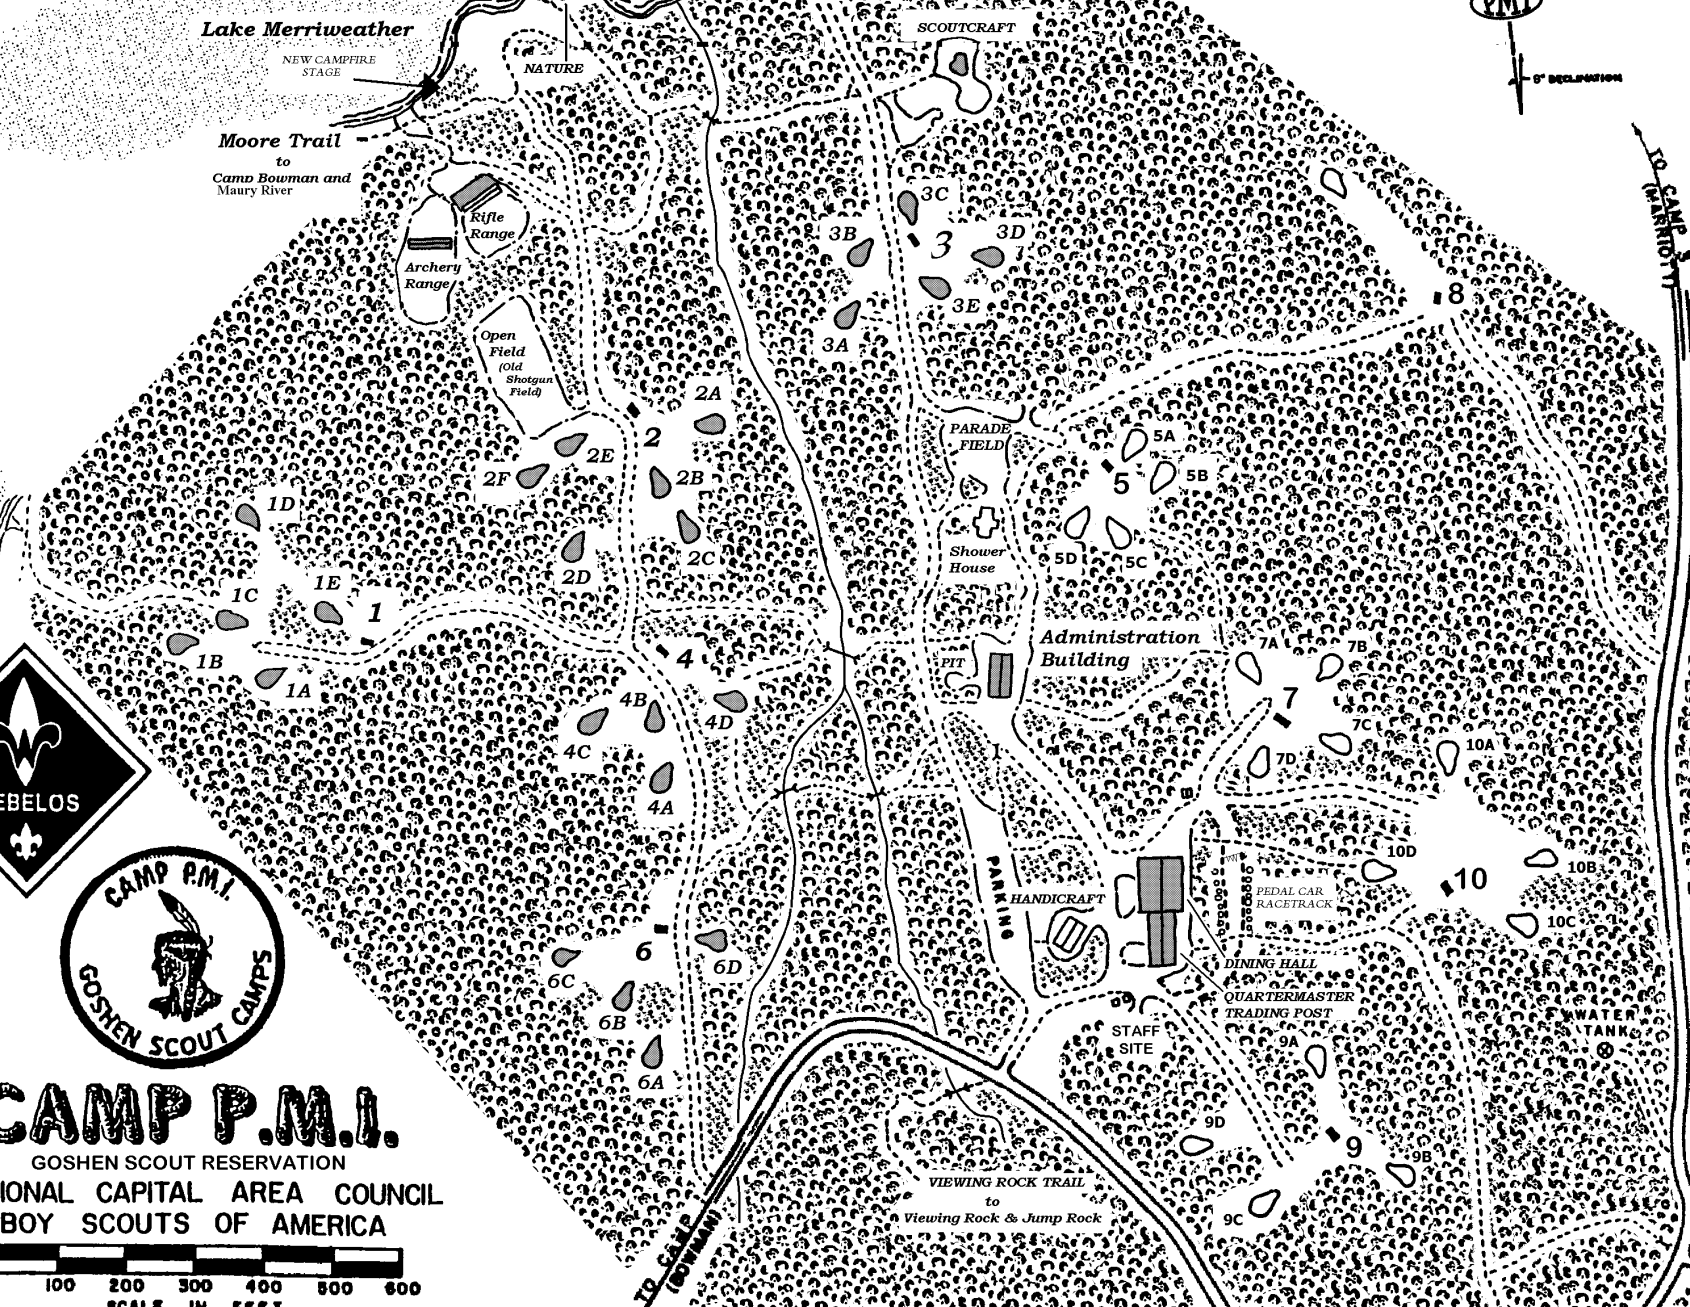

Open Field (old Shotgun Field)

CAMP P.M.I.

GOSHEN SCOUT RESERVATION

NATIONAL CAPITAL AREA COUNCIL
BOY SCOUTS OF AMERICA

SCALE IN FEET

TO CAMP HARRIOTT

TO CAMP BOWMAN

Old Campfire Circle

PEDAL CAR COURSE

DINING HALL
QUARTERMASTER
TRADING POST

HANDICRAFT

STAFF SITE

VIEWING ROCK TRAIL to Viewing Rock & Jump Rock

Administration Building

Shower House

PARADE FIELD